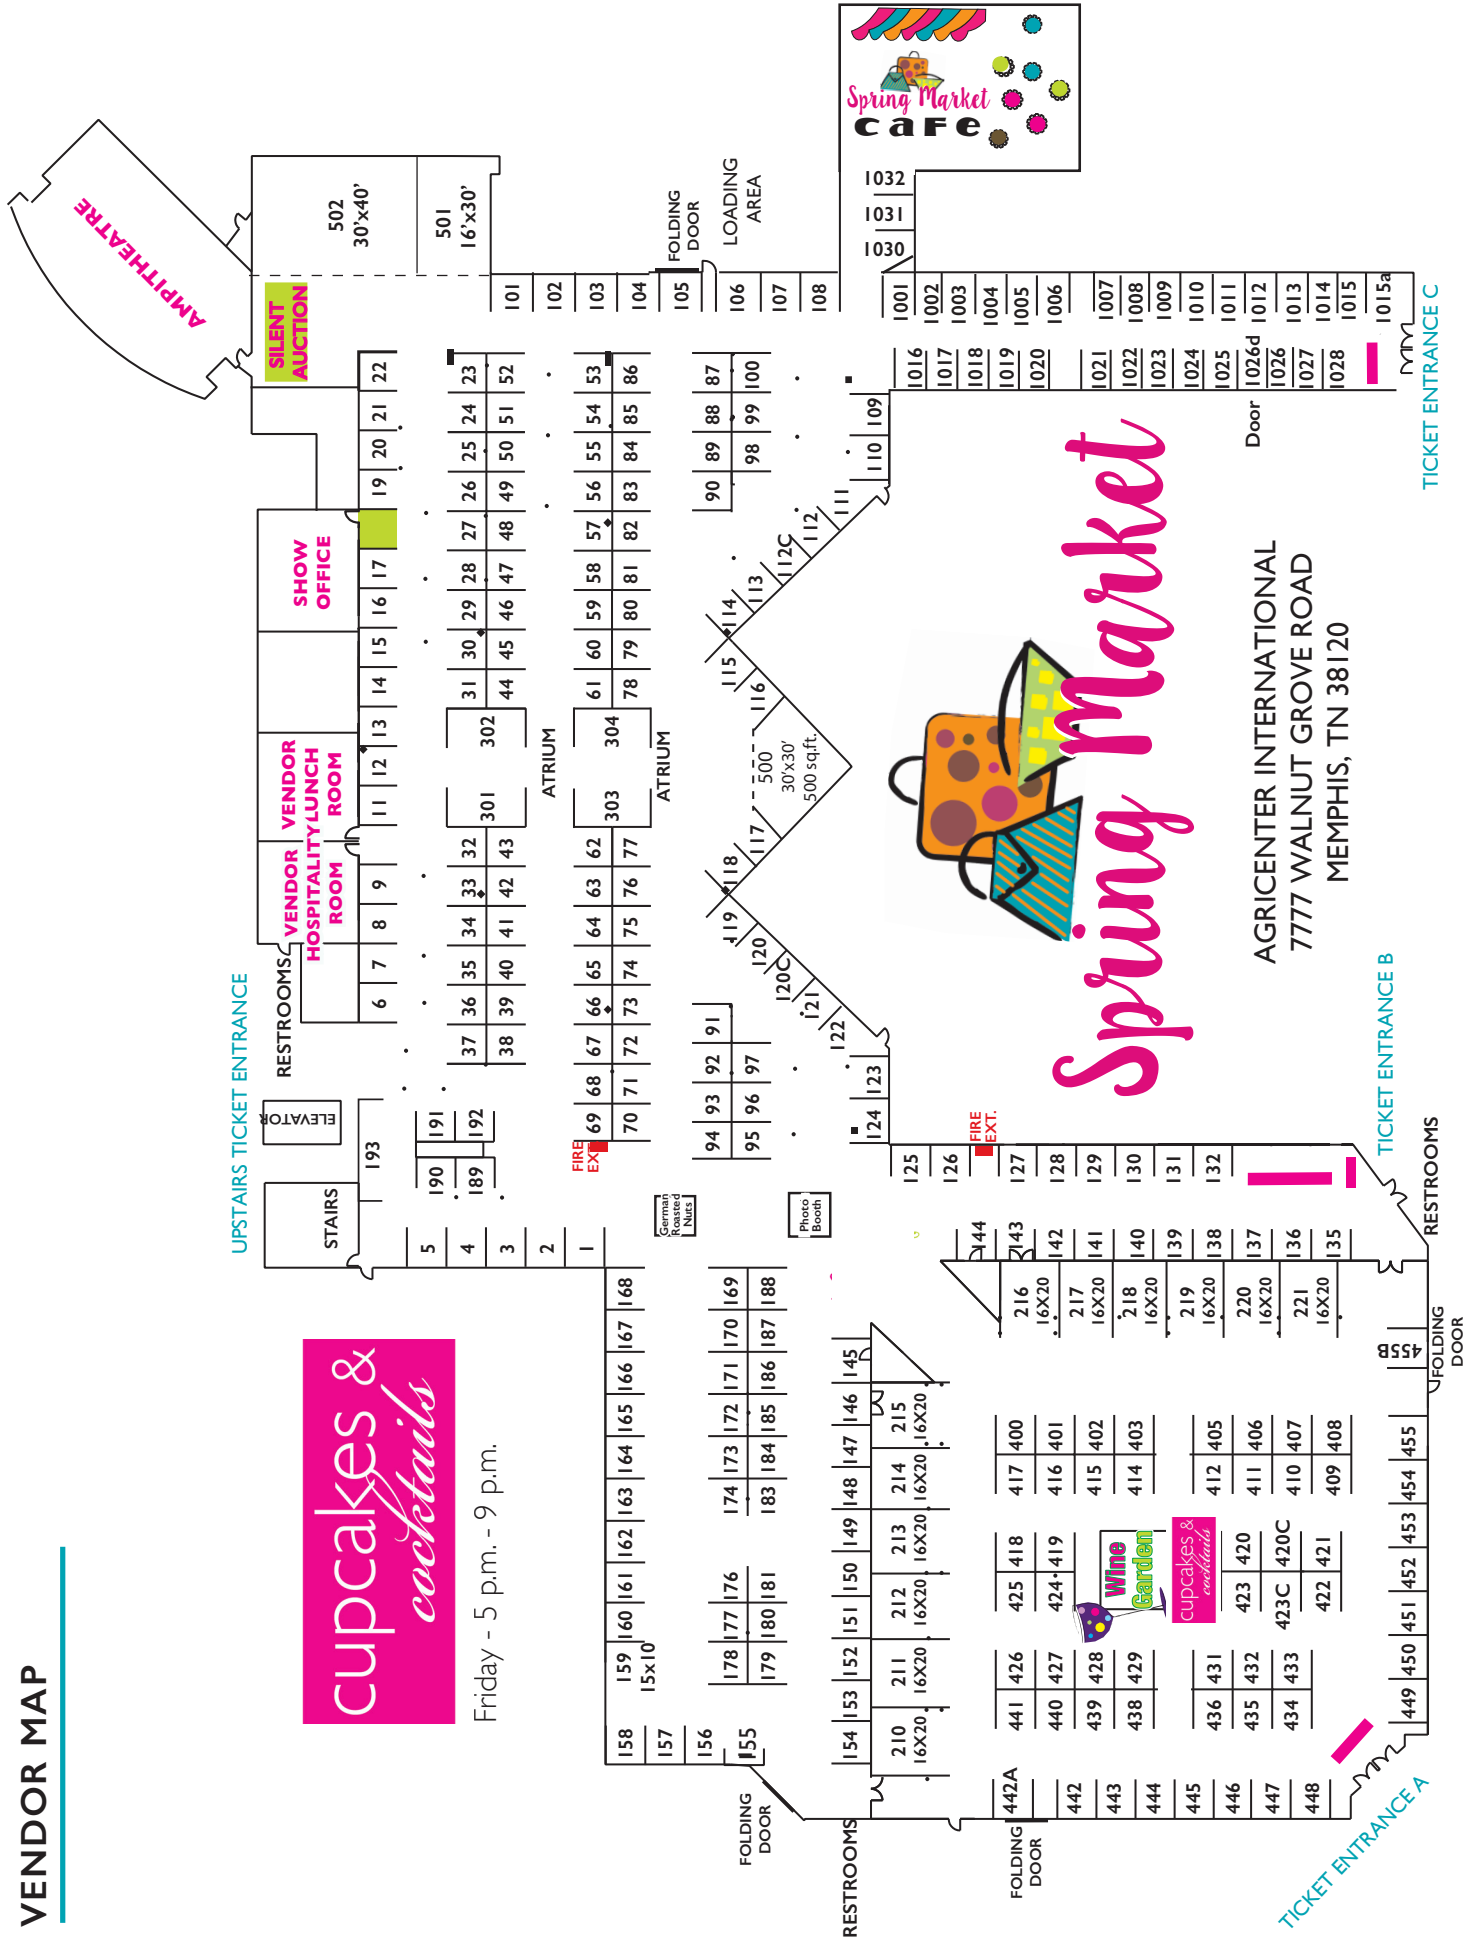

# VENDOR MAP

## cupcakes & cocktails

Friday - 5 p.m. - 9 p.m.

AGRICENTER INTERNATIONAL  
7777 WALNUT GROVE ROAD  
MEMPHIS, TN 38120

# Spring Market

TICKET ENTRANCE C

TICKET ENTRANCE B

TICKET ENTRANCE A

UPSTAIRS TICKET ENTRANCE

AMPITHEATRE