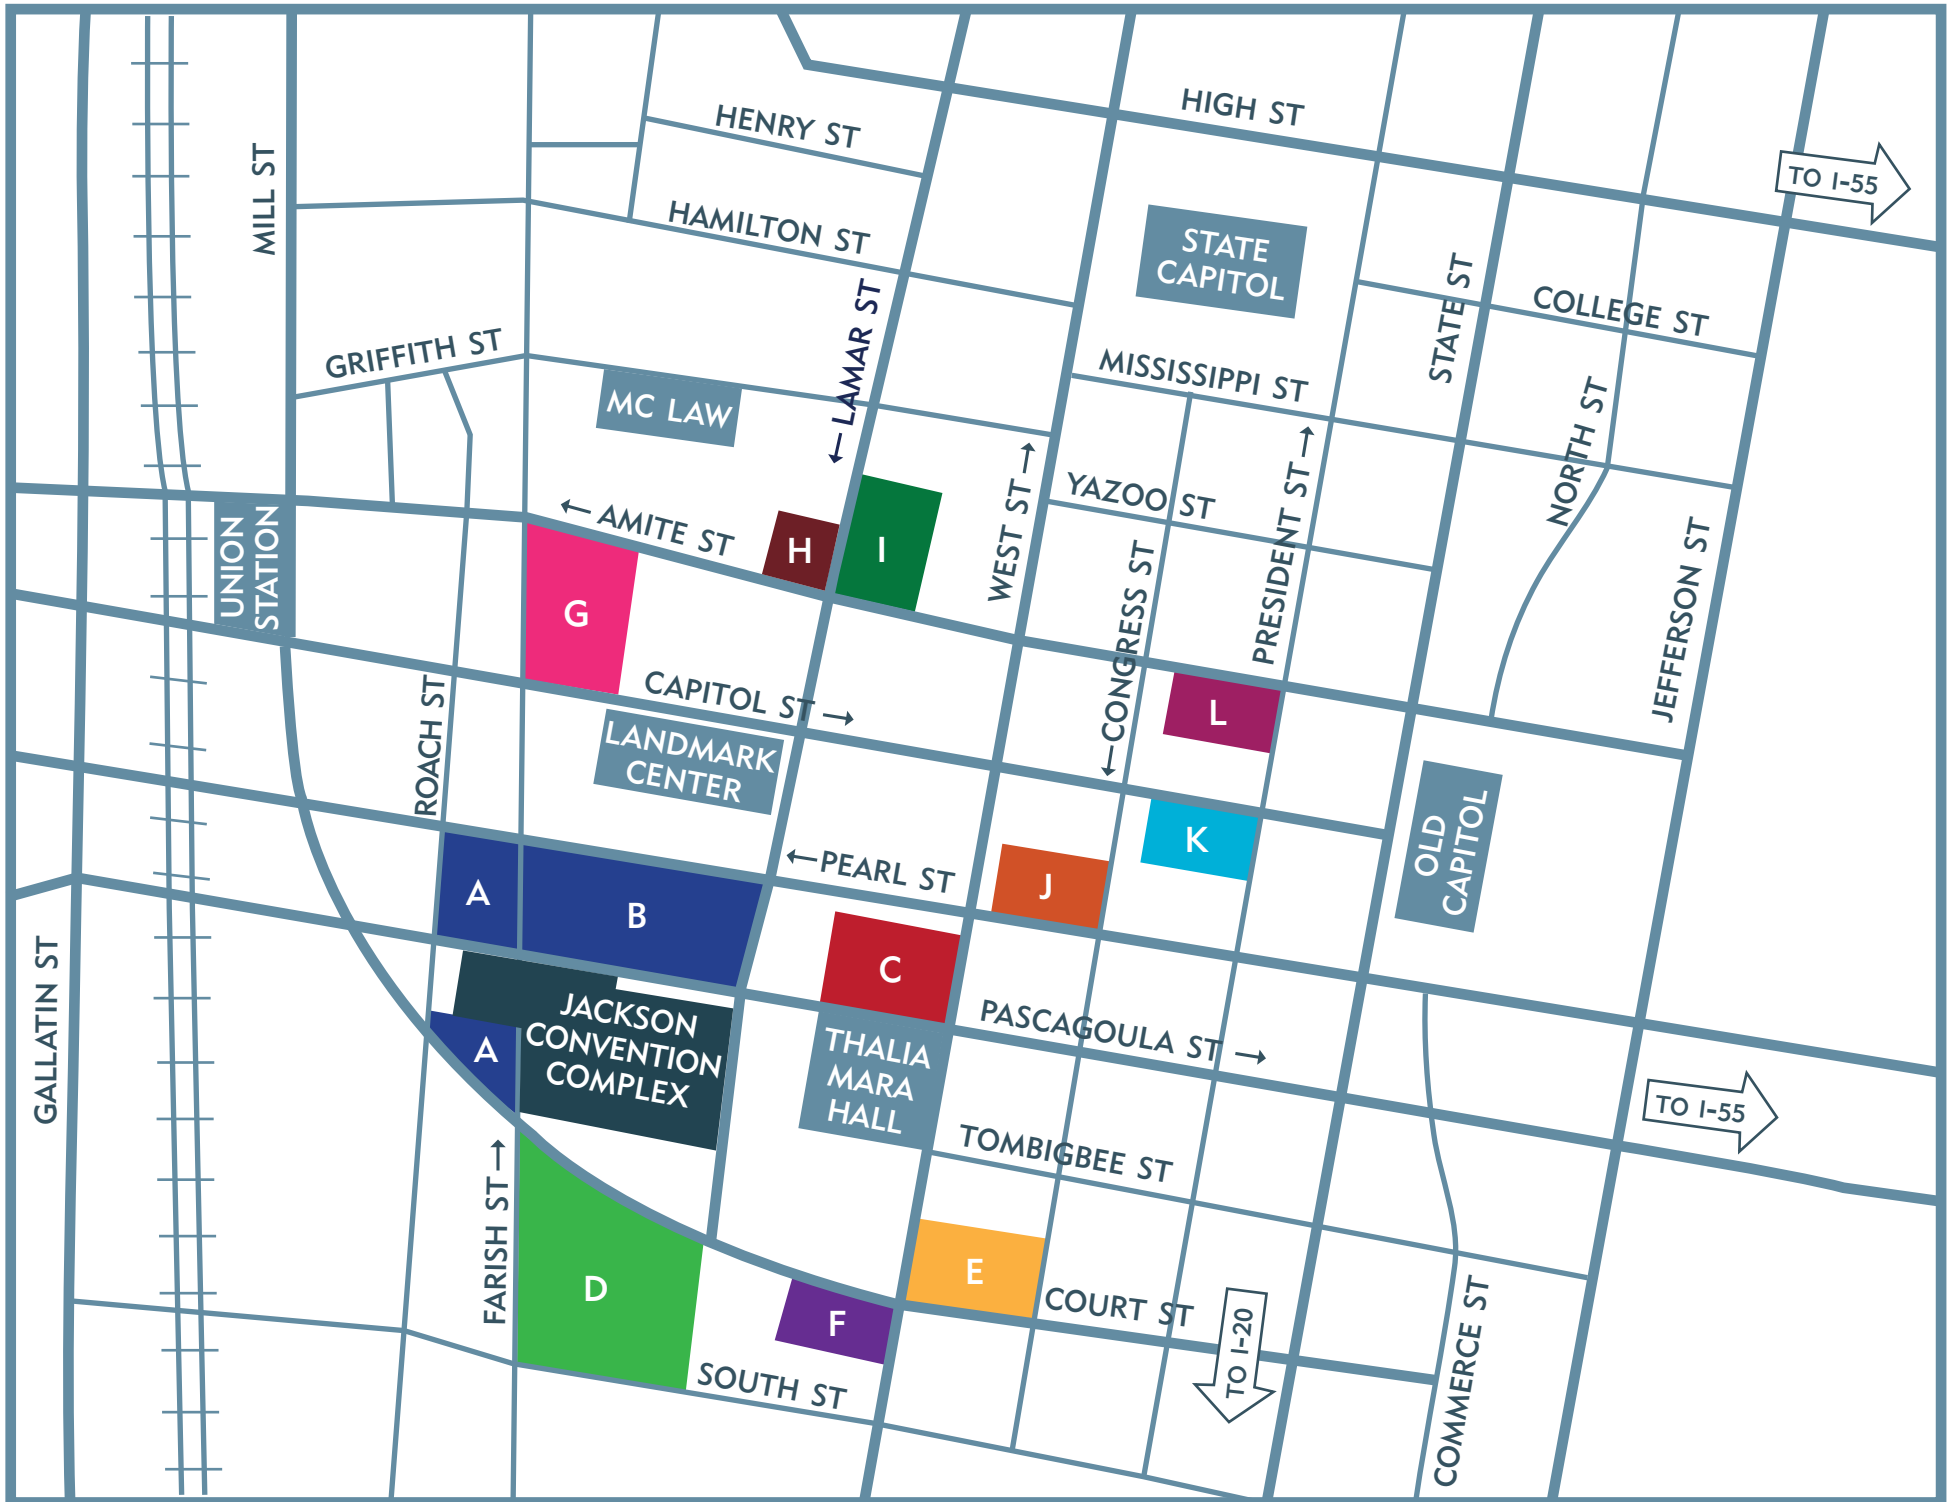

GRAND OPENING PARKING FACILITIES

WALKING

- A** – CONVENTION CENTER PUBLIC PARKING PASCAGOULA
- B** – CONVENTION CENTER PUBLIC PARKING PASCAGOULA
- C** – CITY CENTRE GARAGE CORNER OF WEST & PASCAGOULA
- D** – FARISH & COURT PUBLIC PARKING CORNER OF FARISH & COURT
- E** – WEST & COURT PUBLIC PARKING A CORNER OF WEST & COURT
- F** – WEST & COURT PUBLIC PARKING B CORNER OF WEST & COURT

SHUTTLE

- G** – PARKING AT JACKSON PLACE PARKING GARAGE EAST CAPITOL
- H** – LAMAR LOT MONTHLY PARKING CORNER OF AMITE & LAMAR
- I** – REGIONS BANK PARKING GARAGE CORNER OF EAST AMITE & LAMAR
- J** – CAPITAL TOWERS PARKING DECK CORNER OF SOUTH CONGRESS & PEARL
- K** – FACILITY II PARKING GARAGE CORNER OF CAPITOL & PRESIDENT
- L** – FACILITY IV PARKING GARAGE CORNER OF AMITE & PRESIDENT